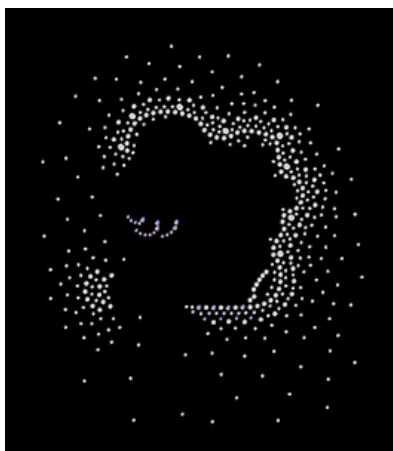

Dakota Collectibles

Embroidery & Crystal **COMBOS**

**Heat Press
or
Iron On**

Order #REWL11

Beautiful ideas begin with embroidery and crystals!

Flamingo Foot

Order #REWL11

Finished design size: 7.12"w x 9.49"h