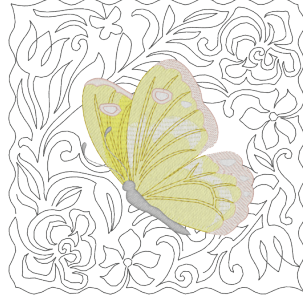

STRIPED BUTTERFLY

File: KC1151 (17)
4.98"W X 4.99"H
ST: 21,049 (15)
Colors: 6
1. Dk. Dk. Umber2
2. Lt. Maroon
3. Lt. Red
4. Mint
5. White
6. Black

FLYING BUTTERFLY

File: KC1152 (17)
4.98"W X 4.99"H
ST: 19,959 (15)
Colors: 3
1. Dk. Dk. Green
2. Med. Lavender
3. Dk. Lavender3

FLYING SWALLOWTAIL

File: KC1153 (17)
4.98"W X 4.99"H
ST: 22,584 (15)
Colors: 6
1. Dk. Dk. Purple3
2. Lt. Lt. Gray
3. Lt. Lt. Umber
4. Gray
5. Dk. Dk. Umber2
6. Black

* Some white areas in design are negative

970657 • Butterfly Quilt

SPOTTED BUTTERFLY

File: KC1154 (17)

4.98"W X 4.99"H

ST: 24,062 (15)

Colors: 7

1. Dk. Lavender³
2. Lt. Lt. Sage³
3. Mint²
4. Yellow²
5. Avocado⁵
6. Dk. Dk. Mint
7. White

FLYING BUTTERFLY

File: KC1155 (17)

4.98"W X 4.99"H

ST: 20,772 (15)

Colors: 8

1. Dk. Dk. Umber²
2. Yellow²
3. Med. Yellow⁴
4. Lt. Lt. Yellow²
5. Dk. Gold
6. White
7. Blush
8. Lt. Lt. Charcoal
9. White

BUTTERFLY

File: KC1156 (17)