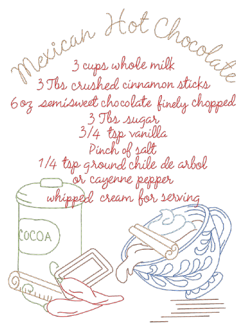

MEXICAN HOT CHOCOLATE

File: KC1704 (21)
4.98"W X 6.96"H
ST: 16,969 (15)
Colors: 6
1. Med. Periwinkle (1335)
2. Lt. Periwinkle2 (1075)
3. Dk. Beige (1258)
4. Med. Lime (1048)
5. Dk. Tan (1256)
6. Dk. Dk. Orange (1146)
INCL. IN PACKS: F70850