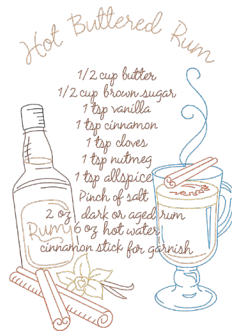

Hot Drink Recipes

15 Designs

Embroidery Club Feature Collection

5x7 Sewing Field
F70850

Formats: art, dst, exp, hus, jef, ofm, pes, vip, vp3, xxx

CLEMENTINE MULLED CIDER

File: KC1698 (21)
5.01"W X 6.78"H
ST: 16,517 (15)
Colors: 7
1. Red (1147)
2. Tangerine (1065)
3. Dk. Dk. Yellow (1172)
4. Lt. Tangerine2 (1137)
5. Brown (1056)
6. Blue (1133)
7. Dk. Dk. Tangerine (1257)
INCL. IN PACKS: F70850

Caramel Apple Cider

1 quart apple cider
1/2 cup butterscotch
schnapps
cinnamon sticks
for garnish

CARAMEL APPLE CIDER

File: KC1710 (21) 5. Med. Gray (1118)
4.98"W X 6.40"H 6. Dk. Red3 (1381)
ST: 11,248 (15) 7. Dk. Lime (1049)
Colors: 12 8. Dk. Dk. Rust (1174)
1. Dk. Dk. Brown (1059) 9. Dk. Dk. Umber (1131)
2. Lt. Brown (1126) 10. Brown2 (1057)
3. Lt. Taupe (1128) 11. Black (1000)
4. Dk. Tangerine (1021) 12. Lt. Gold2 (1159)
INCL. IN PACKS: F70850

Hot White Russian

2 1/2 cups coffee
1/2 cup heavy cream
1/2 cup coffee flavored liqueur
1/4 cup vodka
heavy whipping cream
for garnish

HOT WHITE RUSSIAN*

File: KC1711 (21) 3. Dk. Dk. Charcoal (1199)
4.63"W X 6.92"H 4. Lt. Lt. Silver (1086)
ST: 12,730 (15) 5. Lt. Turquoise2 (1088)
Colors: 8 6. Lt. Lt. Beige (1082)
1. Dk. Dk. Brown (1059) 7. Dk. Dk. Brown (1059)
2. Black (1000) 8. Dk. Dk. Rust (1174)
INCL. IN PACKS: F70850

Ginger Honey Tea

1 tsp fresh grated ginger
1 lemon wedge
1 cup hot water
2-3 tsp honey

GINGER HONEY TEA

File: KC1712 (21) 3. Med. Yellow (1064)
4.99"W X 6.54"H 4. Lt. Lt. Gold (1061)
ST: 10,559 (15) 5. Lt. Tangerine2 (1137)
Colors: 8 6. Lt. Gold2 (1159)
1. Med. Green2 (1392) 7. Brown (1056)
2. Lt. Gold2 (1159) 8. Blue Gray (1028)
INCL. IN PACKS: F70850