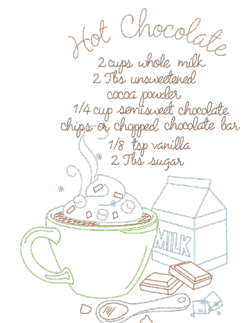

HOT CHOCOLATE

File: KC1706 (21)
4.73"W X 6.91"H
ST: 14,010 (15)
Colors: 8
1. Blue5 (1373)
2. Dk. Beige (1258)
3. Lt. Lt. Turquoise (1092)
4. Gray (1212)
5. Med. Charcoal (1318)
6. Med. Lime (1048)
7. Lt. Brown (1126)
8. Dk. Taupe (1336)
INCL. IN PACKS: F70850