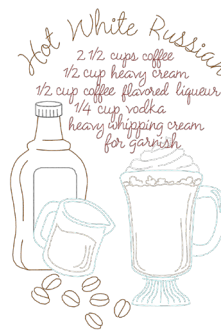

Hot White Russian

2 1/2 cups coffee
1/2 cup heavy cream
1/2 cup coffee flavored liqueur
1/4 cup vodka
heavy whipping cream
for garnish

HOT WHITE RUSSIAN*

File: KC1711 (21) 3. Dk. Dk. Charcoal (1199)
4.63"W X 6.92"H 4. Lt. Lt. Silver (1086)
ST: 12,730 (15) 5. Lt. Turquoise2 (1088)
Colors: 8 6. Lt. Lt. Beige (1082)
1. Dk. Dk. Brown (1059) 7. Dk. Dk. Brown (1059)
2. Black (1000) 8. Dk. Dk. Rust (1174)
INCL. IN PACKS: F70850