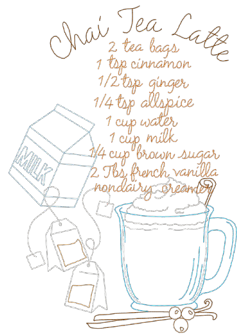

HOT CHOCOLATE

File: KC1706 (21)
4.73"W X 6.91"H
ST: 14,010 (15)
Colors: 8
1. Blue5 (1373)
2. Dk. Beige (1258)
3. Lt. Lt. Turquoise (1092)
4. Gray (1212)
5. Med. Charcoal (1318)
6. Med. Lime (1048)
7. Lt. Brown (1126)
8. Dk. Taupe (1336)
INCL. IN PACKS: F70850

Hot Drink Recipes

15 Designs

Embroidery Club Feature Collection

5x7 Sewing Field
F70850

Formats: art, dst, exp, hus, jef, ofm, pes, vip, vp3, xxx

Chai Tea Latte

2 tea bags
1 tsp cinnamon
1/2 tsp ginger
1/4 tsp allspice
1 cup water
1/4 cup milk
1/4 cup brown sugar
2 Tbs. pure vanilla
non-dairy creamer