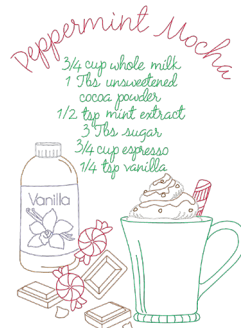

Hot Drink Recipes

15 Designs

Embroidery Club Feature Collection

5x7 Sewing Field
F70850

Formats: art, dst, exp, hus, jef, ofm, pes, vip, vp3, xxx

Chai Tea Latte

2 tea bags
1 tsp cinnamon
1/2 tsp ginger
1/4 tsp allspice
1 cup water
1/4 cup milk
1/4 cup brown sugar
2 Tbs. pure vanilla
non-dairy creamer

CHAI TEA LATTE*

File: KC1707 (21) 4. Lt. Lt. Gray (1286)
4.82"W X 6.92"H 5. Dk. Dk. Brown (1059)
ST: 15,513 (15) 6. Med. Silver (1151)
Colors: 9 7. Dk. Dk. Tan (1230)
1. Blue5 (1373) 8. Blue3 (1176)
2. Lt. Gray (1087) 9. Dk. Tangerine (1021)
3. Brown2 (1057) **INCL. IN PACKS: F70850**