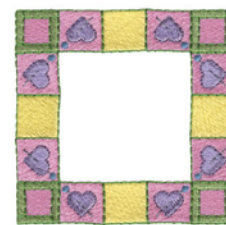

### PIN CUSHION W/ BUTTON BORDER\*

File: KC0260  
3.82"W X 3.45"H  
ST: 15,638  
Colors: 10

1. Pink2  
2. Med. Pink  
3. Lt. Lt. Silver  
4. Lt. Blue2  
5. Blue7  
6. Med. Gray  
7. Lt. Lt. Purple  
8. Med. Lavender2  
9. Lime  
10. Green

### LOVE TO SEW\*

File: KC0261  
3.91"W X 3.37"H  
ST: 8,046  
Colors: 8  
1. Lime  
2. Green

3. Lt. Blue2  
4. Pink2  
5. Med. Pink  
6. Blue7  
7. Lt. Lt. Purple  
8. Med. Lavender2

### SEWING BORDER\*

File: KC0262  
3.90"W X 3.43"H  
ST: 5,408  
Colors: 7  
1. Lt. Lt. Purple

2. White  
3. Med. Lavender2  
4. Med. Gray  
5. Lime  
6. Green  
7. Blue7

### THREAD & RULER

File: KC0263  
3.62"W X 3.45"H  
ST: 14,038  
Colors: 14  
1. Lt. Lt. Purple  
2. Med. Lavender2

3. Lime  
4. Green  
5. Pink2  
6. Med. Pink  
7. Lt. Lt. Silver  
8. Med. Gray  
9. Lt. Blue2  
10. Blue7  
11. White  
12. Med. Gray  
13. Lt. Charcoal  
14. Med. Lavender2