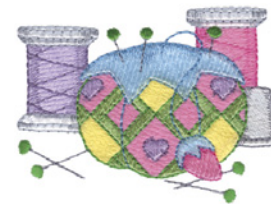

PIN CUSHION*

File: KC0258
3.91"W X 2.90"H
ST: 15,999
Colors: 19
1. Lt. Lt. Purple
2. Med. Lavender2
3. Pink2

4. Med. Pink
5. White
6. Med. Gray
7. Lt. Lt. Silver
8. Lt. Charcoal
9. Pink2
10. Yellow4
11. Lime
12. Green
13. Med. Pink
14. Lt. Blue2
15. Blue7
16. Lt. Lt. Purple
17. Med. Lavender2
18. Lt. Charcoal
19. Green

STITCHED W/LOVE*

File: KC0259
3.45"W X 3.61"H
ST: 16,050
Colors: 14
1. Yellow4
2. Lime
3. Pink2
4. Lt. Blue2
5. Green
6. Lt. Blue2
7. Blue7
8. Pink2
9. Med. Pink
10. Lt. Lt. Purple
11. Med. Lavender2