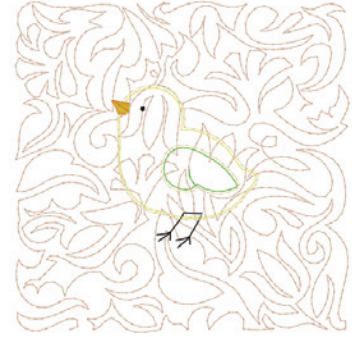

Stipple Quilt Squares

20 IN-the-HOOP Appliqué Designs • 5x7 Sewing Field
970484

Formats Include: art, dst, exp, hus, jef, ofm, pes, vip, vp3, xxx

SPRING QUILT SQUARE*
File: KC0811 (13)
5.03"W X 4.99"H
ST: 1,515 (12)
Colors: 1
1. Peach2

BUTTERFLY QUILT SQUARE APPLIQUE*
File: KC0812 (13)
5.03"W X 5.04"H
ST: 3,791 (12)
Colors: 4
1. Peach2
2. Outline
3. Dk. Dk. Purple2
4. Outline
5. Med. Turquoise
6. Outline
7. Lt. Lime
8. Peach2

CHICK QUILT SQUARE APPLIQUE*
File: KC0813 (13)
5.03"W X 5.04"H
ST: 2,250 (12)
Colors: 5
1. Peach2
2. Black
3. Outline
4. Yellow
5. Outline
6. Dk. Lime
7. Orange
8. Black

LADYBUG QUILT SQUARE APPLIQUE*
File: KC0814 (13)
5.03"W X 5.04"H
ST: 3,049 (12)
Colors: 5
1. Peach2
2. Black
3. Outline
4. Dk. Dk. Blue2
5. Outline
6. Lt. Lt. Fuchsia
7. Outline
8. Fuchsia

TULIP QUILT SQUARE APPLIQUE*
File: KC0815 (13)
5.03"W X 5.04"H
ST: 3,030 (12)
Colors: 4
1. Peach2
2. Outline
3. Lt. Lime
4. Outline
5. Fuchsia
6. Outline
7. Lt. Lt. Fuchsia

SNOWFLAKE QUILT SQUARE APPLIQUE*
File: KC0829 (13)
5.02"W X 5.02"H
ST: 2,262 (12)
Colors: 3
1. Lavender
2. Outline
3. Blue3
4. Outline
5. Blue

SNOWMAN QUILT SQUARE APPLIQUE*
File: KC0830 (13)
5.02"W X 5.02"H
ST: 2,828 (12)
Colors: 8
1. Lavender
2. Outline
3. Dk. Avocado2
4. Outline
5. Lt. Lt. Periwinkle2
6. Outline
7. Dk. Charcoal
8. Med. Taupe
9. Dk. Charcoal
10. Orange2
11. Red
12. Med. Yellow4