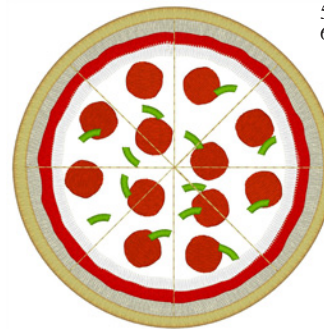

Tasty Towels

Applique Towel Toppers

Embroidery Club
Feature Collection

15
Designs
F70451

VEGGIES APPLIQUE

File: FD0426 (12) 5. Tackdown
4.71"W X 5.41"H 6. Lt. Gold
ST: 12,122 (12) 7. Outline
Colors: 4 (H) 8. Tackdown
1. Outline 9. Red
2. Tackdown 10. Outline
3. Dk. Yellow 11. Tackdown
4. Outline 12. Dk. Green

BACON & EGGS APPLIQUE

File: FD0427 (12) 4. Outline
5.26"W X 5.03"H 5. Tackdown
ST: 7,136 (12) 6. Brown2
Colors: 5 (H) 7. Dk. Yellow
1. Outline 8. Yellow
2. Tackdown 9. Off-White
3. Lt. Lt. Umber

TACO APPLIQUE

File: FD0428 (12) 7. Lt. Green
7.00"W X 4.62"H 8. Dk. Yellow
ST: 13,777 (12) 9. Med. Red3
Colors: 6 (H) 10. Outline
1. Tan 11. Tackdown
2. Outline 12. Tan
3. Tackdown 13. Outline
4. Dk. Brown 14. Tackdown
5. Outline 15. Med. Red3
6. Tackdown 16. Dk. Dk. Avocado

CHEESEBURGER APPLIQUE

File: FD0429 (12) 4. Dk. Yellow
5.00"W X 5.01"H 5. Dk. Brown
ST: 18,615 (12) 6. Red
Colors: 5 (H) 7. Lime
1. Outline 8. Outline
2. Tackdown 9. Tackdown
3. Lt. Brown 10. Lt. Brown

PIZZA APPLIQUE